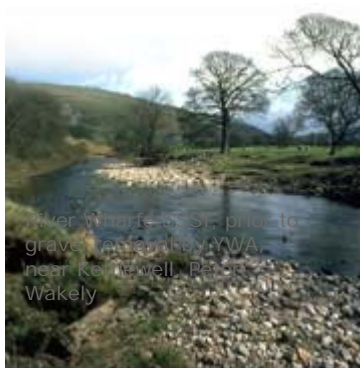

The site also supports a range of breeding birds, including curlew on the grassland and nightingale in the woodland.

Nature on t

MAPS NEWS HELP

Nature Reserves

Agri-environment Schemes

Sites of Special Scientific Interest (SSSI) i

Go

Tips

make page smaller

River Wharfe - SSSI photo to gravel pits, the YWA near Keilwell, Pate Wakely

Click on the map with the mouse to get information about map features

© Crown copyright. All rights reserved. Natural England 100046223, 2007.